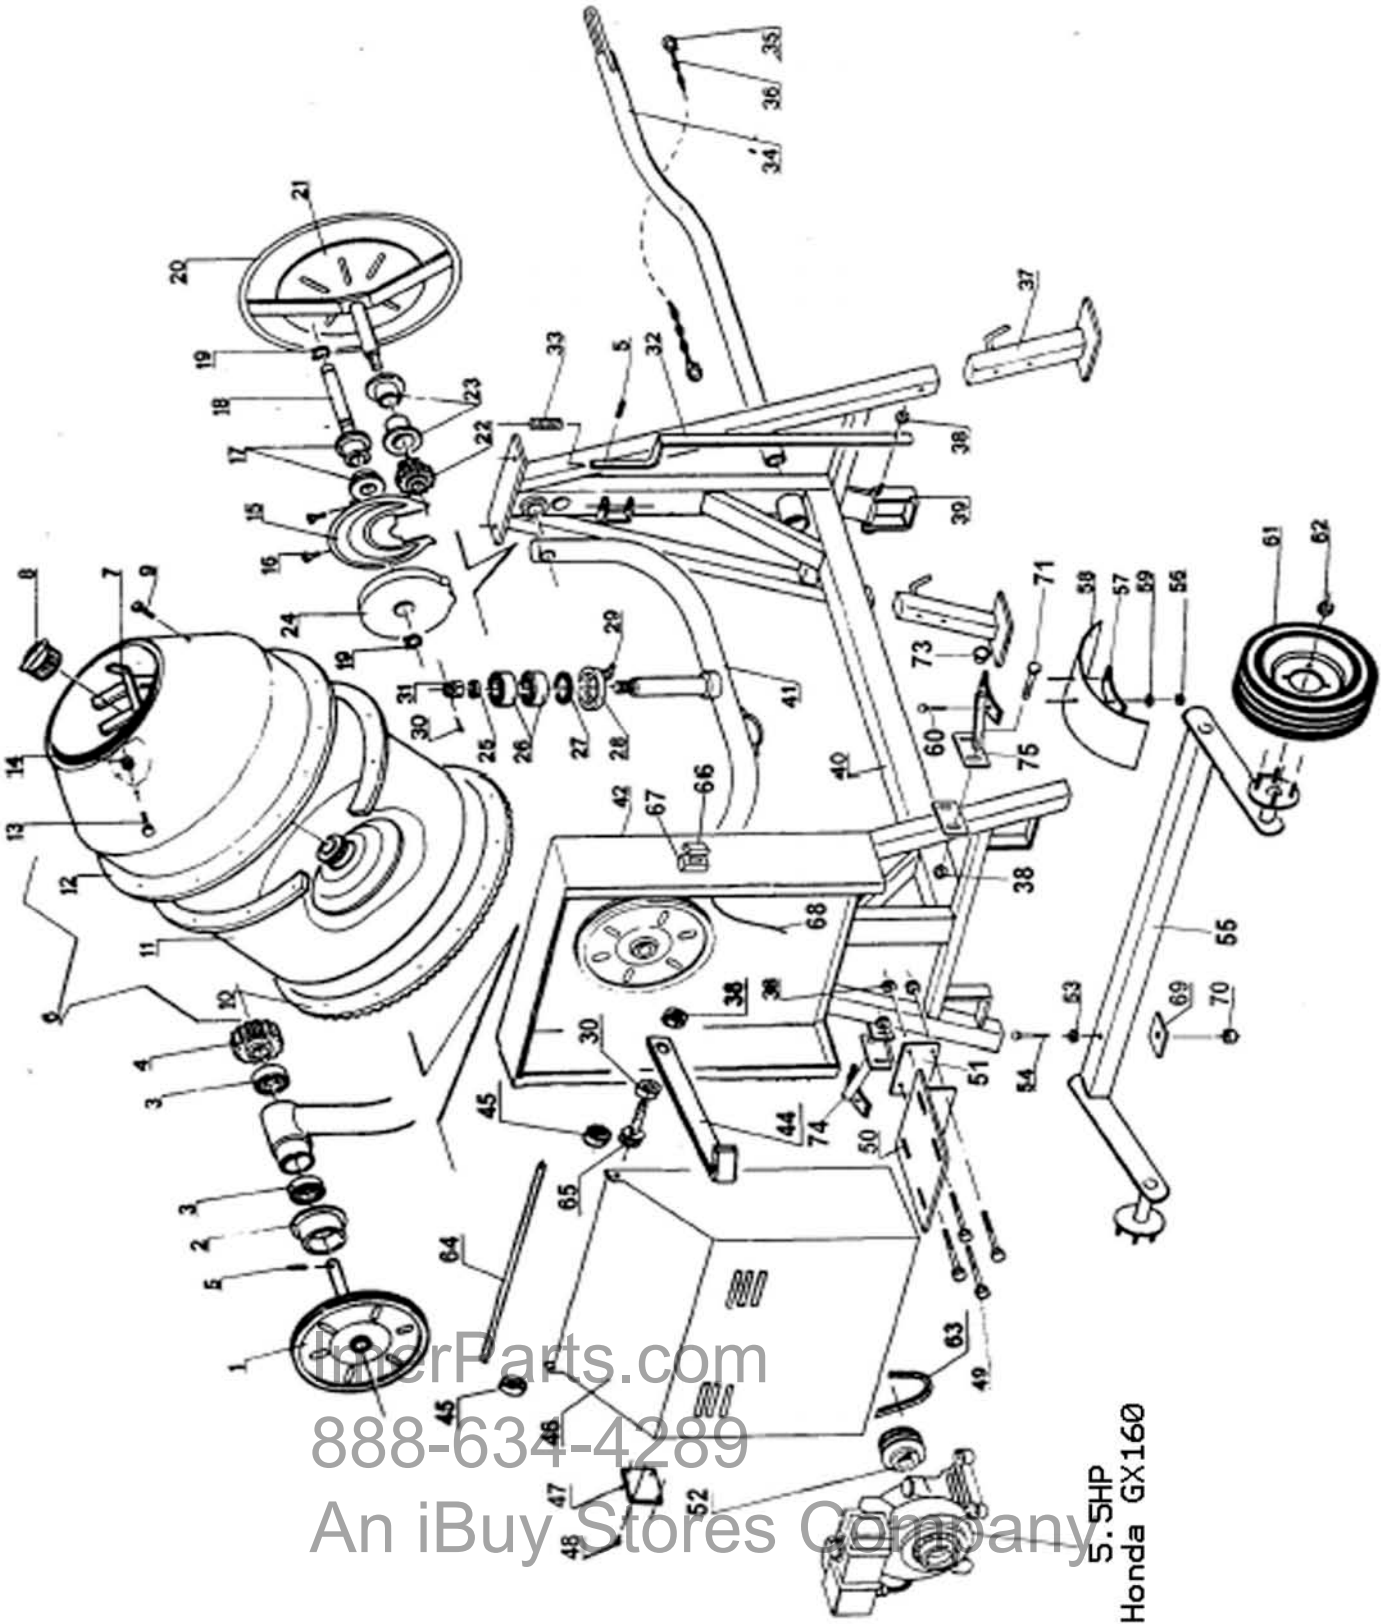

DRAWING 1.2 WORKMAN 250 CONCRETE MIXER

imerParts.com
888-634-4289
An iBuy Stores Company

5.5HP
Honda GX160

SPARE PARTS

DRAWING 1.2 (WORKMAN 250 CONCRETE MIXER - 1119601)			
Ref.	P.n.	Description	NOTES
1	2205214	PULLEY COMPLETE+DRVE SHAFT	
2	2209500	NYLON BUSHING	
3	2204320	BEARING	6205 Z
4	2202180	DRIVE GEAR	
5	2228600	DRIFT + PIN	1481 M8x45
6	2250532	DRUM COMPLETE	
7	2250087	MIXING PADDLE ASS'Y	
8	2257500	CAP	
9	2222490	BOLT	5739 M 8X16
10	2202310	CROWN RING	
11	2250463	DRUM BOTTON HALF	
12	2250120	DRUM TOP HALF	
13	2222198	BOLT	
14	2223921	NUT	Autobl.M12
15	2259353	SHROUD	
16	2222420	SCREW	
17	2209450	NYLON BUSHING	
18	3201954	DUMP SHAFT	
19	2227260	CIRCLIP	
20	2254600	DUMP WHELL	
21	3201962	PROTECTION SHROUD	
22	2202110	DUMP GEAR SMALL	
23	2209400	NYLON BUSHING	
24	2202240	DUMP GEAR LARGE	
25	2224720	WASHER	D 25x50
26	2204280	BEARING	30207
27	2216120	FELT WASHER	
28	2208500	GREASE SEAL	
29	2230500	ZERK FITTING	M 24x1.5
30	3201423	SPACER	
31	2223880	NUT	
32	2248746	DUMP PEDAL/COMPLETE	
33	2231300	SPRING	
34	2255740	TOW-BAR COMPLETE	
35	2292298	SPRING LATCH	
36	2234861	TOW CHAIN	
37	2256490	TELESCOPIC FOOT	
38	2223920	NUT	7474 M10
39	2248665	PEDAL	
40	2248867	MAIN FRAME	
41	3201950	ARM ASS'Y	
42	2249253	CANOPY REAR SECTION	
44	3201428	BAR	
45	2227868	SPACER	
46	2249316	CANOPY-DOOR ASS'Y	
47	3201254	ID. PLATE	
48	2288787	RVET	
49	2222145	BOLT	5737 M10X80
50	2253995	MOTOR MOUNT	
51	2253996	MOTOR MOUNT PLATE	
52	2205518	PULLEY	
53	2224430	WASHER	6593 Ø 14X36
54	3206855	SCREW	5737 M14X80
55	2248216	AXLE COMPLETE	
56	2223923	SELF-LOCKING NUT	M.8
57	2247896	RUBBER SPACER	
58	2259673	FENDER	
58,1	3205834	FENDER	
59	2224204	WASHER	6593 Ø8x24
60	2222060	BOLT	UNI5739 M8x20
61	2211407	WHEELS	
62	2223980	NUT	
63	2210965	BELT	
64	2200075	SHAFT	
65	2222061	BOLT	5739 M 8X20
66	3205545	PROTECTION CAP	
67	3205544	SWITCH	
68	3205706	POWER CORD	
69	3206861	SPACER	
70	2223929	NUT	M14
71	2222146	BOLT	5739 M10x30
73	2235452	PLASTIC CAP	
74	3207762	STIRRUP	SX
75	3207781	STIRRUP	DX

An iBuy Stores Company